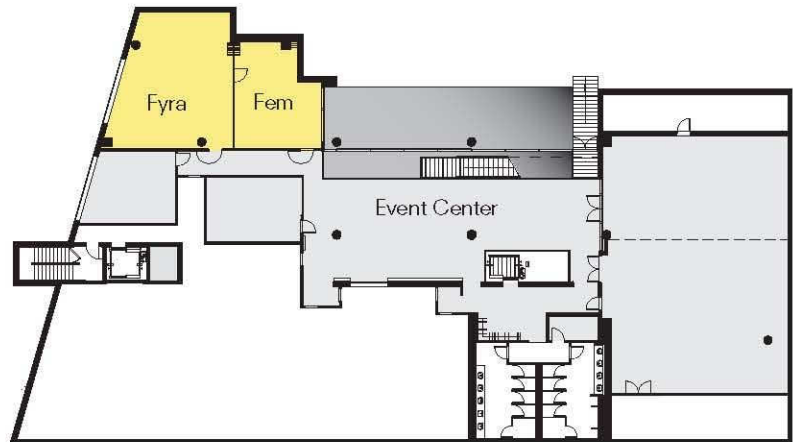

Fyra & Fem

Fyra and Fem are two mid-sized conference or reception rooms that can be used separately or together. Fyra's northern glass window overlooks House of Sweden's beautiful landscaped garden. Fem's southern wall faces House of Sweden's reflective pools. The rooms are equipped with modern AV equipment as projectors and sound system for effective presentations.

Meeting capacities

| Rooms | Dimensions (ft.) | Size | | Ht. (ft.) | Capacities | | | | |
|------------|---------------------|-----------|---------|--------------|------------|---------|------------|-----------|-----------|
| | | (sq. ft.) | (sq. m) | | Banquet | Theater | Conference | Reception | Classroom |
| Fyra | 27x33 | 870 | 81 | 9'-0" | 40 pers | - | 34 pers | 50 pers | 28 pers |
| Fem | 21x25 | 475 | 44 | 9'-0" | - | - | 16 pers | - | 16 pers |
| Fyra + Fem | 48x33 | 1340 | 125 | 9'-0" | 60 pers | 74 pers | 50 pers | 80 pers | 50 pers |